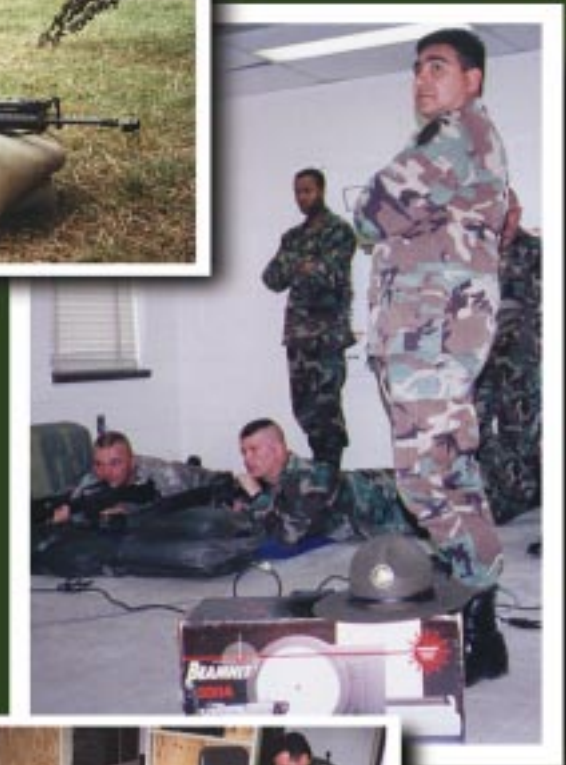

WHAT YOU HAVE ALWAYS WANTED FROM A MARKSMANSHIP TRAINER...

...RESULTS!

- *Train Anywhere, Anytime!*
- *Use Your Own Service Weapon*
- *Get Instant Feedback!*

“Marksmanship Training That Works”

8320 Guilford Rd. • Columbia, MD 21046 • 1-800-BEAMHIT